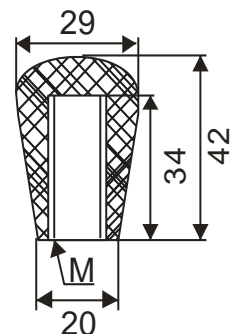

### DAISY HANDLE Ø68.

**ACCESSORIES RANGE**

**HANDLES**

**PEAR HANDLE Y35.**

**Production material:**

Body: Polyamid.

CODE	M
350105-600	5/16"
	*

\* Other dimensions under special order

**PEAR HANDLE Y42.**

**Production material:**

Body: Polyamid.

CODE	M
350303-800	3/8"
350302-200	1/2"
350300-800	8
350301-000	10
	*

\* Other dimensions under special order

**PEAR HANDLE Y63.**

**Production material:**

Body: Polyamid.

CODE	M
350503-800	3/8"
350502-200	1/2"
	*

\* Other dimensions under special order

**BALL HANDLE.**

**Production material:**

Body: Polyamid.

CODE	M
350703-800	3/8"
350702-200	1/2"
350700-800	8
350701-000	10
	*