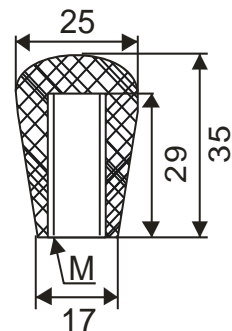

### DAISY HANDLE Ø68.

**ACCESSORIES RANGE**

**HANDLES**

**PEAR HANDLE Y35.**

**Production material:**

Body: Polyamid.

CODE	M
350105-600	5/16"
	*

\* Other dimensions under special order

**PEAR HANDLE Y42.**

**Production material:**

Body: Polyamid.

CODE	M
350303-800	3/8"
350302-200	1/2"
350300-800	8
350301-000	10
	*

\* Other dimensions under special order

**PEAR HANDLE Y63.**

**Production material:**

Body: Polyamid.

CODE	M
350503-800	3/8"
350502-200	1/2"
	*

\* Other dimensions under special order

**BALL HANDLE.**

**Production material:**

Body: Polyamid.

CODE	M
350703-800	3/8"
350702-200	1/2"
350700-800	8
350701-000	10
	*