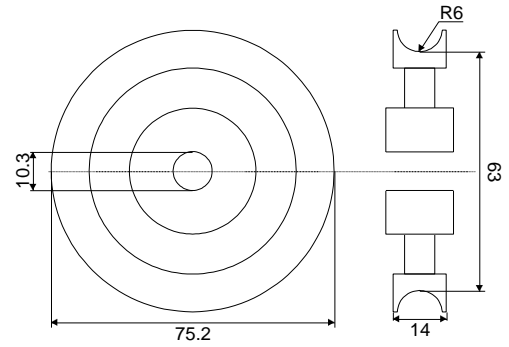

**ACCESSORIES RANGE**

**OTHER COMPONENTS**

**CORD PULLEY.**

**Without bearing**  
**Code: 405023-000**

**Production material:**  
Body: PA6

**With bearing 6000 2RS, SS 440**  
**Code: 405023-100**

**WHEEL  $\Phi 60 \times \Phi 15 \times 32$  WITH BEARING 6202, 2RS**

**Code: 405008-015**

**Production material:**  
Body: AC  
Bearing: 6202, 2RS, S.S. AISI 440