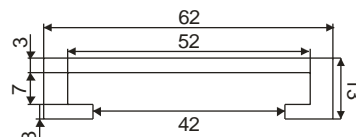

**WEAR STRIP «FLAT».**

Production material: HDPE  
Color: Green  
Packaging: Role 50 meters

code	A	B
405300-133	29.5	3
405300-135	29.5	5
405300-143	38,8	3
405300-145	38,8	5
405300-153	48,5	3
405300-155	48,5	5
405300-163	59.5	3

**CLIPPED WEAR STRIP.**

Code: 405300-220  
Production material: HDPE  
Color: Green  
Packaging: Role 50 meters

**SLIDING WEAR STRIP FLAT**

Code: 405300-362  
Production material: HDPE  
Color: Green  
Length: 3000 mm

**ACCESSORIES RANGE**

**WEAR STRIPS**

**WEAR STRIP TYPE "CC".**

code	F
405300-408	8
405300-410	10
405300-412	12

Production material: HDPE  
Packaging: Role 50 meters.

**WEAR STRIP Ø12X7.**

Color Green. Code: 405320-120  
Color White. Code: 405320-122  
Production material: HDPE  
Packaging: Role 50 meters.

**CLIPPED WEAR STRIP.**

Code: 405300-216  
Production material: HDPE  
Color : Natural (white)  
Length: 3000mm.