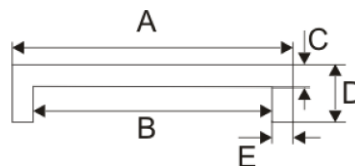

**ACCESSORIES RANGE**

**WEAR STRIPS**

**WEAR STRIP «CA».**

Production material: HDPE  
Packaging: Role 50 meters.

code	A	B	C	D	E	χρώμα
405300-010	46,0	40,0	3,0	8,0	3,0	πράσινο
405300-011	46,0	40,0	3,0	8,0	3,0	λευκό
405300-015	36,0	30,0	3,0	8,5	3,0	πράσινο

**WEAR STRIP «FLAT».**

Production material: HDPE  
Color: Green  
Packaging: Role 50 meters

code	A	B
405300-133	29.5	3
405300-135	29.5	5
405300-143	38,8	3
405300-145	38,8	5
405300-153	48,5	3
405300-155	48,5	5
405300-163	59.5	3

**CLIPPED WEAR STRIP.**

Code: 405300-220  
Production material: HDPE  
Color: Green  
Packaging: Role 50 meters

**SLIDING WEAR STRIP FLAT**

Code: 405300-362  
Production material: HDPE  
Color: Green  
Length: 3000 mm

**CLIPPED WEAR STRIP.**

Code: 405300-216  
Production material: HDPE  
Color : Natural (white)  
Length: 3000mm.