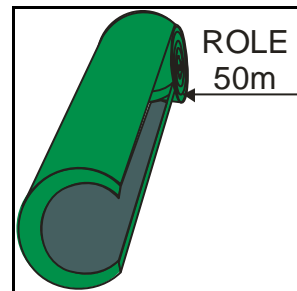

**WEAR STRIP «FLAT».**

Production material: HDPE  
Color: Green  
Packaging: Role 50 meters

code	A	B
405300-133	29.5	3
405300-135	29.5	5
405300-143	38,8	3
405300-145	38,8	5
405300-153	48,5	3
405300-155	48,5	5
405300-163	59.5	3

**CLIPPED WEAR STRIP.**

Code: 405300-220  
Production material: HDPE  
Color: Green  
Packaging: Role 50 meters

**SLIDING WEAR STRIP FLAT**

Code: 405300-362  
Production material: HDPE  
Color: Green  
Length: 3000 mm

**ACCESSORIES RANGE**

**WEAR STRIPS**

**WEAR STRIP TYPE "CC".**

code	F
405300-408	8
405300-410	10
405300-412	12

Production material: HDPE  
Packaging: Role 50 meters.

**WEAR STRIP Ø12X7.**

Color Green. Code: 405320-120  
Color White. Code: 405320-122  
Production material: HDPE  
Packaging: Role 50 meters.

**CLIPPED WEAR STRIP.**

Code: 405300-216  
Production material: HDPE  
Color : Natural (white)  
Length: 3000mm.