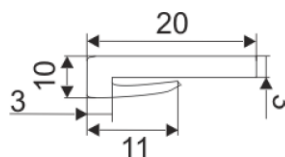

**WEAR STRIP «FLAT».**

Production material: HDPE  
Color: Green  
Packaging: Role 50 meters

code	A	B
405300-133	29.5	3
405300-135	29.5	5
405300-143	38,8	3
405300-145	38,8	5
405300-153	48,5	3
405300-155	48,5	5
405300-163	59.5	3

**CLIPPED WEAR STRIP.**

Code: 405300-220  
Production material: HDPE  
Color: Green  
Packaging: Role 50 meters

**SLIDING WEAR STRIP FLAT**

Code: 405300-362  
Production material: HDPE  
Color: Green  
Length: 3000 mm

**ACCESSORIES RANGE**

**WEAR STRIPS**

**WEAR STRIP TYPE "CC".**

code	F
405300-408	8
405300-410	10
405300-412	12

Production material: HDPE  
Packaging: Role 50 meters.

**WEAR STRIP Ø12X7.**

Color Green. Code: 405320-120  
Color White. Code: 405320-122  
Production material: HDPE  
Packaging: Role 50 meters.

**CLIPPED WEAR STRIP.**

Code: 405300-216  
Production material: HDPE  
Color : Natural (white)  
Length: 3000mm.