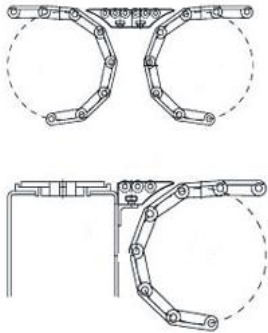

ACCESSORIES RANGE

TRANSFER PLATE L85 WITH 2 ROWS OF ROLLERS.

Code: 420452-085

ROLLER GUIDES & ROLLERS

TRANSFER PLATE L115 WITH 2 ROWS OF ROLLERS.

Code: 420452-115

ACCESSORIES RANGE

TRANSFER PLATE L85 WITH 3 ROWS OF ROLLERS.

Code: 420453-085

ROLLER GUIDES & ROLLERS

TRANSFER PLATE L115 WITH 3 ROWS OF ROLLERS.

Code: 420453-115

ACCESSORIES RANGE

TRANSFER PLATE L85 WITH 5 ROWS OF ROLLERS.

Code: 420455-085

ROLLER GUIDES & ROLLERS

TRANSFER PLATE L115 WITH 5 ROWS OF ROLLERS.

Code: 420455-115