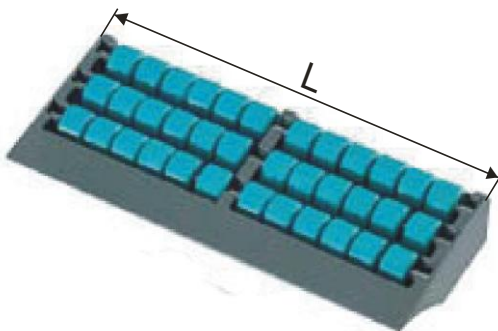

ACCESSORIES RANGE

TRANSFER PLATE L85 WITH 2 ROWS OF ROLLERS.

Code: 420452-085

ROLLER GUIDES & ROLLERS

TRANSFER PLATE L115 WITH 2 ROWS OF ROLLERS.

Code: 420452-115

ACCESSORIES RANGE

TRANSFER PLATE L85 WITH 3 ROWS OF ROLLERS.

Code: 420453-085

ROLLER GUIDES & ROLLERS

TRANSFER PLATE L115 WITH 3 ROWS OF ROLLERS.

Code: 420453-115

ACCESSORIES RANGE

TRANSFER PLATE L85 WITH 5 ROWS OF ROLLERS.

Code: 420455-085

ROLLER GUIDES & ROLLERS

TRANSFER PLATE L115 WITH 5 ROWS OF ROLLERS.

Code: 420455-115