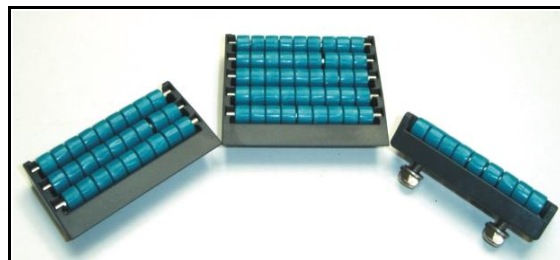

ACCESSORIES RANGE

TRANSFER PLATE L85 WITH 2 ROWS OF ROLLERS.

Code: 420452-085

ROLLER GUIDES & ROLLERS

TRANSFER PLATE L115 WITH 2 ROWS OF ROLLERS.

Code: 420452-115

ACCESSORIES RANGE

TRANSFER PLATE L85 WITH 3 ROWS OF ROLLERS.

Code: 420453-085

ROLLER GUIDES & ROLLERS

TRANSFER PLATE L115 WITH 3 ROWS OF ROLLERS.

Code: 420453-115

ACCESSORIES RANGE

TRANSFER PLATE L85 WITH 5 ROWS OF ROLLERS.

Code: 420455-085

ROLLER GUIDES & ROLLERS

TRANSFER PLATE L115 WITH 5 ROWS OF ROLLERS.

Code: 420455-115