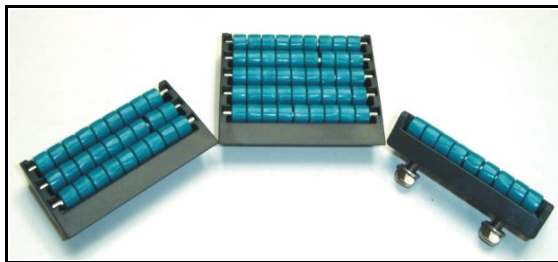

ACCESSORIES RANGE

TRANSFER PLATE L85 WITH 2 ROWS OF ROLLERS.

Code: 420452-085

ROLLER GUIDES & ROLLERS

TRANSFER PLATE L115 WITH 2 ROWS OF ROLLERS.

Code: 420452-115

ACCESSORIES RANGE

TRANSFER PLATE L85 WITH 3 ROWS OF ROLLERS.

Code: 420453-085

ROLLER GUIDES & ROLLERS

TRANSFER PLATE L115 WITH 3 ROWS OF ROLLERS.

Code: 420453-115

ACCESSORIES RANGE

TRANSFER PLATE L85 WITH 5 ROWS OF ROLLERS.

Code: 420455-085

ROLLER GUIDES & ROLLERS

TRANSFER PLATE L115 WITH 5 ROWS OF ROLLERS.

Code: 420455-115