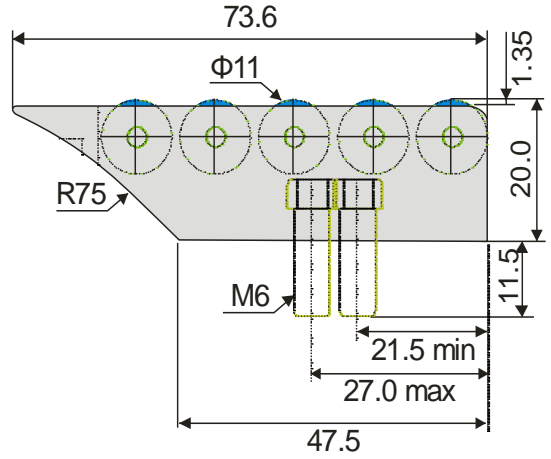

ACCESSORIES RANGE

TRANSFER PLATE L85 WITH 2 ROWS OF ROLLERS.

Code: 420452-085

ROLLER GUIDES & ROLLERS

TRANSFER PLATE L115 WITH 2 ROWS OF ROLLERS.

Code: 420452-115

ACCESSORIES RANGE

TRANSFER PLATE L85 WITH 3 ROWS OF ROLLERS.

Code: 420453-085

ROLLER GUIDES & ROLLERS

TRANSFER PLATE L115 WITH 3 ROWS OF ROLLERS.

Code: 420453-115

ACCESSORIES RANGE

TRANSFER PLATE L85 WITH 5 ROWS OF ROLLERS.

Code: 420455-085

ROLLER GUIDES & ROLLERS

TRANSFER PLATE L115 WITH 5 ROWS OF ROLLERS.

Code: 420455-115