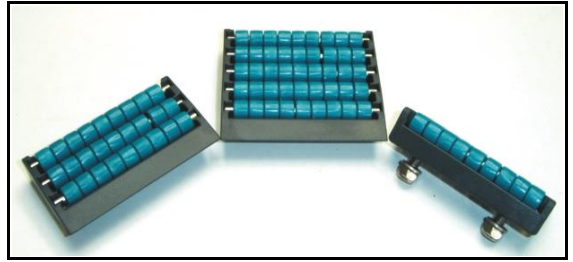

ACCESSORIES RANGE

TRANSFER PLATE L85 WITH 2 ROWS OF ROLLERS.

Code: 420452-085

ROLLER GUIDES & ROLLERS

TRANSFER PLATE L115 WITH 2 ROWS OF ROLLERS.

Code: 420452-115

ACCESSORIES RANGE

TRANSFER PLATE L85 WITH 3 ROWS OF ROLLERS.

Code: 420453-085

ROLLER GUIDES & ROLLERS

TRANSFER PLATE L115 WITH 3 ROWS OF ROLLERS.

Code: 420453-115

ACCESSORIES RANGE

TRANSFER PLATE L85 WITH 5 ROWS OF ROLLERS.

Code: 420455-085

ROLLER GUIDES & ROLLERS

TRANSFER PLATE L115 WITH 5 ROWS OF ROLLERS.

Code: 420455-115