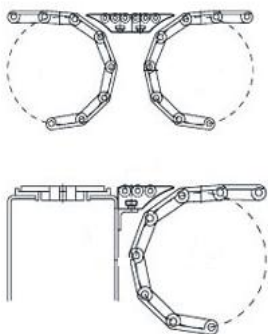

ACCESSORIES RANGE

TRANSFER PLATE L85 WITH 2 ROWS OF ROLLERS.

Code: 420452-085

ROLLER GUIDES & ROLLERS

TRANSFER PLATE L115 WITH 2 ROWS OF ROLLERS.

Code: 420452-115

ACCESSORIES RANGE

TRANSFER PLATE L85 WITH 3 ROWS OF ROLLERS.

Code: 420453-085

ROLLER GUIDES & ROLLERS

TRANSFER PLATE L115 WITH 3 ROWS OF ROLLERS.

Code: 420453-115

ACCESSORIES RANGE

TRANSFER PLATE L85 WITH 5 ROWS OF ROLLERS.

Code: 420455-085

ROLLER GUIDES & ROLLERS

TRANSFER PLATE L115 WITH 5 ROWS OF ROLLERS.

Code: 420455-115