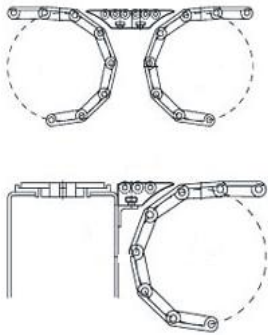

ACCESSORIES RANGE

TRANSFER PLATE L85 WITH 2 ROWS OF ROLLERS.

Code: 420452-085

ROLLER GUIDES & ROLLERS

TRANSFER PLATE L115 WITH 2 ROWS OF ROLLERS.

Code: 420452-115

ACCESSORIES RANGE

TRANSFER PLATE L85 WITH 3 ROWS OF ROLLERS.

Code: 420453-085

ROLLER GUIDES & ROLLERS

TRANSFER PLATE L115 WITH 3 ROWS OF ROLLERS.

Code: 420453-115

ACCESSORIES RANGE

TRANSFER PLATE L85 WITH 5 ROWS OF ROLLERS.

Code: 420455-085

ROLLER GUIDES & ROLLERS

TRANSFER PLATE L115 WITH 5 ROWS OF ROLLERS.

Code: 420455-115