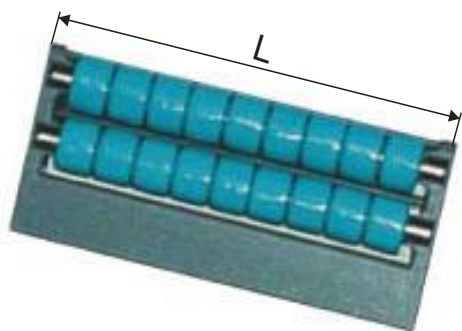

ACCESSORIES RANGE

TRANSFER PLATE L85 WITH 2 ROWS OF ROLLERS.

Code: 420452-085

ROLLER GUIDES & ROLLERS

TRANSFER PLATE L115 WITH 2 ROWS OF ROLLERS.

Code: 420452-115

ACCESSORIES RANGE

TRANSFER PLATE L85 WITH 3 ROWS OF ROLLERS.

Code: 420453-085

ROLLER GUIDES & ROLLERS

TRANSFER PLATE L115 WITH 3 ROWS OF ROLLERS.

Code: 420453-115

ACCESSORIES RANGE

TRANSFER PLATE L85 WITH 5 ROWS OF ROLLERS.

Code: 420455-085

ROLLER GUIDES & ROLLERS

TRANSFER PLATE L115 WITH 5 ROWS OF ROLLERS.

Code: 420455-115