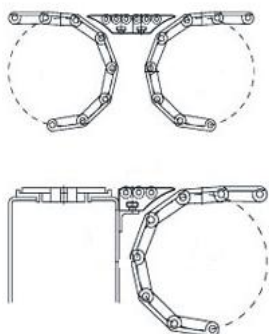

ACCESSORIES RANGE

TRANSFER PLATE L85 WITH 2 ROWS OF ROLLERS.

Code: 420452-085

ROLLER GUIDES & ROLLERS

TRANSFER PLATE L115 WITH 2 ROWS OF ROLLERS.

Code: 420452-115

ACCESSORIES RANGE

TRANSFER PLATE L85 WITH 3 ROWS OF ROLLERS.

Code: 420453-085

ROLLER GUIDES & ROLLERS

TRANSFER PLATE L115 WITH 3 ROWS OF ROLLERS.

Code: 420453-115

ACCESSORIES RANGE

TRANSFER PLATE L85 WITH 5 ROWS OF ROLLERS.

Code: 420455-085

ROLLER GUIDES & ROLLERS

TRANSFER PLATE L115 WITH 5 ROWS OF ROLLERS.

Code: 420455-115