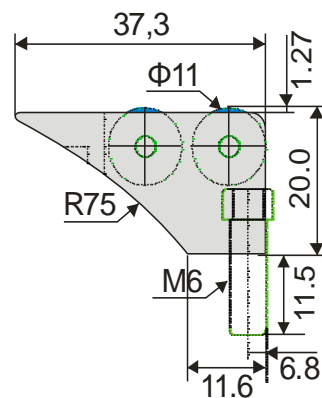

ACCESSORIES RANGE

TRANSFER PLATE L85 WITH 2 ROWS OF ROLLERS.

Code: 420452-085

ROLLER GUIDES & ROLLERS

TRANSFER PLATE L115 WITH 2 ROWS OF ROLLERS.

Code: 420452-115

ACCESSORIES RANGE

TRANSFER PLATE L85 WITH 3 ROWS OF ROLLERS.

Code: 420453-085

ROLLER GUIDES & ROLLERS

TRANSFER PLATE L115 WITH 3 ROWS OF ROLLERS.

Code: 420453-115

ACCESSORIES RANGE

TRANSFER PLATE L85 WITH 5 ROWS OF ROLLERS.

Code: 420455-085

ROLLER GUIDES & ROLLERS

TRANSFER PLATE L115 WITH 5 ROWS OF ROLLERS.

Code: 420455-115