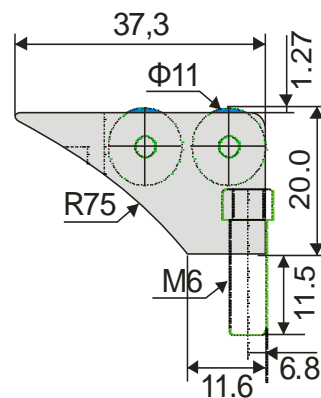

ACCESSORIES RANGE

TRANSFER PLATE L85 WITH 2 ROWS OF ROLLERS.

Code: 420452-085

ROLLER GUIDES & ROLLERS

TRANSFER PLATE L115 WITH 2 ROWS OF ROLLERS.

Code: 420452-115

ACCESSORIES RANGE

TRANSFER PLATE L85 WITH 3 ROWS OF ROLLERS.

Code: 420453-085

ROLLER GUIDES & ROLLERS

TRANSFER PLATE L115 WITH 3 ROWS OF ROLLERS.

Code: 420453-115

ACCESSORIES RANGE

TRANSFER PLATE L85 WITH 5 ROWS OF ROLLERS.

Code: 420455-085

ROLLER GUIDES & ROLLERS

TRANSFER PLATE L115 WITH 5 ROWS OF ROLLERS.

Code: 420455-115