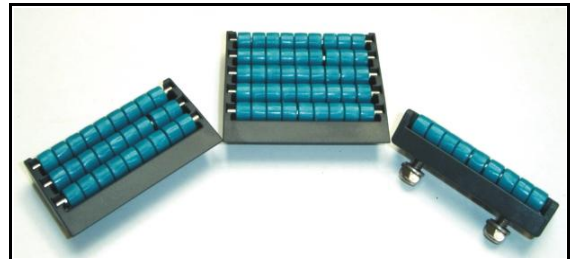

ACCESSORIES RANGE

TRANSFER PLATE L85 WITH 2 ROWS OF ROLLERS.

Code: 420452-085

ROLLER GUIDES & ROLLERS

TRANSFER PLATE L115 WITH 2 ROWS OF ROLLERS.

Code: 420452-115

ACCESSORIES RANGE

TRANSFER PLATE L85 WITH 3 ROWS OF ROLLERS.

Code: 420453-085

ROLLER GUIDES & ROLLERS

TRANSFER PLATE L115 WITH 3 ROWS OF ROLLERS.

Code: 420453-115

ACCESSORIES RANGE

TRANSFER PLATE L85 WITH 5 ROWS OF ROLLERS.

Code: 420455-085

ROLLER GUIDES & ROLLERS

TRANSFER PLATE L115 WITH 5 ROWS OF ROLLERS.

Code: 420455-115