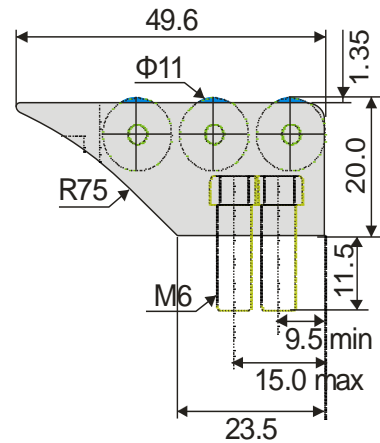

ACCESSORIES RANGE

TRANSFER PLATE L85 WITH 2 ROWS OF ROLLERS.

Code: 420452-085

ROLLER GUIDES & ROLLERS

TRANSFER PLATE L115 WITH 2 ROWS OF ROLLERS.

Code: 420452-115

ACCESSORIES RANGE

TRANSFER PLATE L85 WITH 3 ROWS OF ROLLERS.

Code: 420453-085

ROLLER GUIDES & ROLLERS

TRANSFER PLATE L115 WITH 3 ROWS OF ROLLERS.

Code: 420453-115

ACCESSORIES RANGE

TRANSFER PLATE L85 WITH 5 ROWS OF ROLLERS.

Code: 420455-085

ROLLER GUIDES & ROLLERS

TRANSFER PLATE L115 WITH 5 ROWS OF ROLLERS.

Code: 420455-115