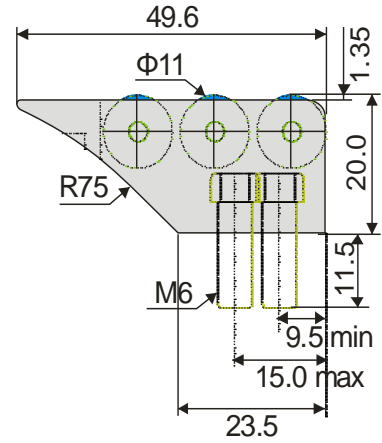

ACCESSORIES RANGE

TRANSFER PLATE L85 WITH 2 ROWS OF ROLLERS.

Code: 420452-085

ROLLER GUIDES & ROLLERS

TRANSFER PLATE L115 WITH 2 ROWS OF ROLLERS.

Code: 420452-115

ACCESSORIES RANGE

TRANSFER PLATE L85 WITH 3 ROWS OF ROLLERS.

Code: 420453-085

ROLLER GUIDES & ROLLERS

TRANSFER PLATE L115 WITH 3 ROWS OF ROLLERS.

Code: 420453-115

ACCESSORIES RANGE

TRANSFER PLATE L85 WITH 5 ROWS OF ROLLERS.

Code: 420455-085

ROLLER GUIDES & ROLLERS

TRANSFER PLATE L115 WITH 5 ROWS OF ROLLERS.

Code: 420455-115