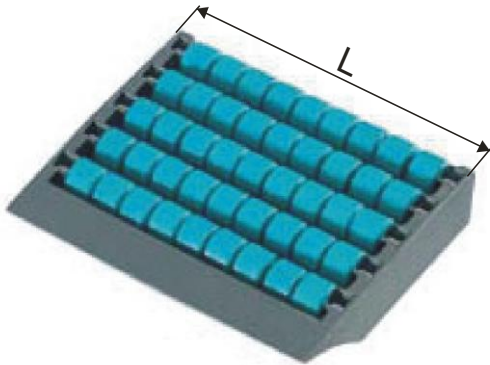

ACCESSORIES RANGE

TRANSFER PLATE L85 WITH 2 ROWS OF ROLLERS.

Code: 420452-085

ROLLER GUIDES & ROLLERS

TRANSFER PLATE L115 WITH 2 ROWS OF ROLLERS.

Code: 420452-115

ACCESSORIES RANGE

TRANSFER PLATE L85 WITH 3 ROWS OF ROLLERS.

Code: 420453-085

ROLLER GUIDES & ROLLERS

TRANSFER PLATE L115 WITH 3 ROWS OF ROLLERS.

Code: 420453-115

ACCESSORIES RANGE

TRANSFER PLATE L85 WITH 5 ROWS OF ROLLERS.

Code: 420455-085

ROLLER GUIDES & ROLLERS

TRANSFER PLATE L115 WITH 5 ROWS OF ROLLERS.

Code: 420455-115