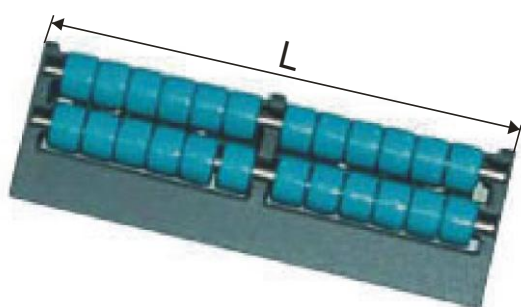

ACCESSORIES RANGE

TRANSFER PLATE L85 WITH 2 ROWS OF ROLLERS.

Code: 420452-085

ROLLER GUIDES & ROLLERS

TRANSFER PLATE L115 WITH 2 ROWS OF ROLLERS.

Code: 420452-115

ACCESSORIES RANGE

TRANSFER PLATE L85 WITH 3 ROWS OF ROLLERS.

Code: 420453-085

ROLLER GUIDES & ROLLERS

TRANSFER PLATE L115 WITH 3 ROWS OF ROLLERS.

Code: 420453-115

ACCESSORIES RANGE

TRANSFER PLATE L85 WITH 5 ROWS OF ROLLERS.

Code: 420455-085

ROLLER GUIDES & ROLLERS

TRANSFER PLATE L115 WITH 5 ROWS OF ROLLERS.

Code: 420455-115