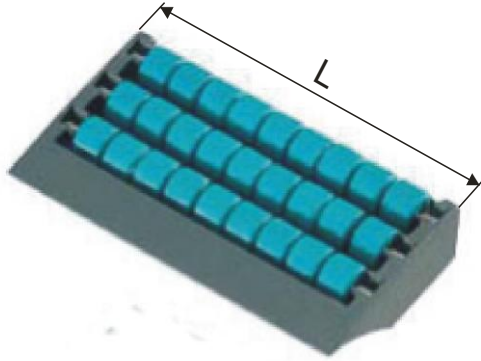

ACCESSORIES RANGE

TRANSFER PLATE L85 WITH 2 ROWS OF ROLLERS.

Code: 420452-085

ROLLER GUIDES & ROLLERS

TRANSFER PLATE L115 WITH 2 ROWS OF ROLLERS.

Code: 420452-115

ACCESSORIES RANGE

TRANSFER PLATE L85 WITH 3 ROWS OF ROLLERS.

Code: 420453-085

ROLLER GUIDES & ROLLERS

TRANSFER PLATE L115 WITH 3 ROWS OF ROLLERS.

Code: 420453-115

ACCESSORIES RANGE

TRANSFER PLATE L85 WITH 5 ROWS OF ROLLERS.

Code: 420455-085

ROLLER GUIDES & ROLLERS

TRANSFER PLATE L115 WITH 5 ROWS OF ROLLERS.

Code: 420455-115