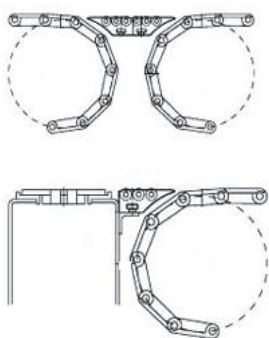

ACCESSORIES RANGE

TRANSFER PLATE L85 WITH 2 ROWS OF ROLLERS.

Code: 420452-085

ROLLER GUIDES & ROLLERS

TRANSFER PLATE L115 WITH 2 ROWS OF ROLLERS.

Code: 420452-115

ACCESSORIES RANGE

TRANSFER PLATE L85 WITH 3 ROWS OF ROLLERS.

Code: 420453-085

ROLLER GUIDES & ROLLERS

TRANSFER PLATE L115 WITH 3 ROWS OF ROLLERS.

Code: 420453-115

ACCESSORIES RANGE

TRANSFER PLATE L85 WITH 5 ROWS OF ROLLERS.

Code: 420455-085

ROLLER GUIDES & ROLLERS

TRANSFER PLATE L115 WITH 5 ROWS OF ROLLERS.

Code: 420455-115